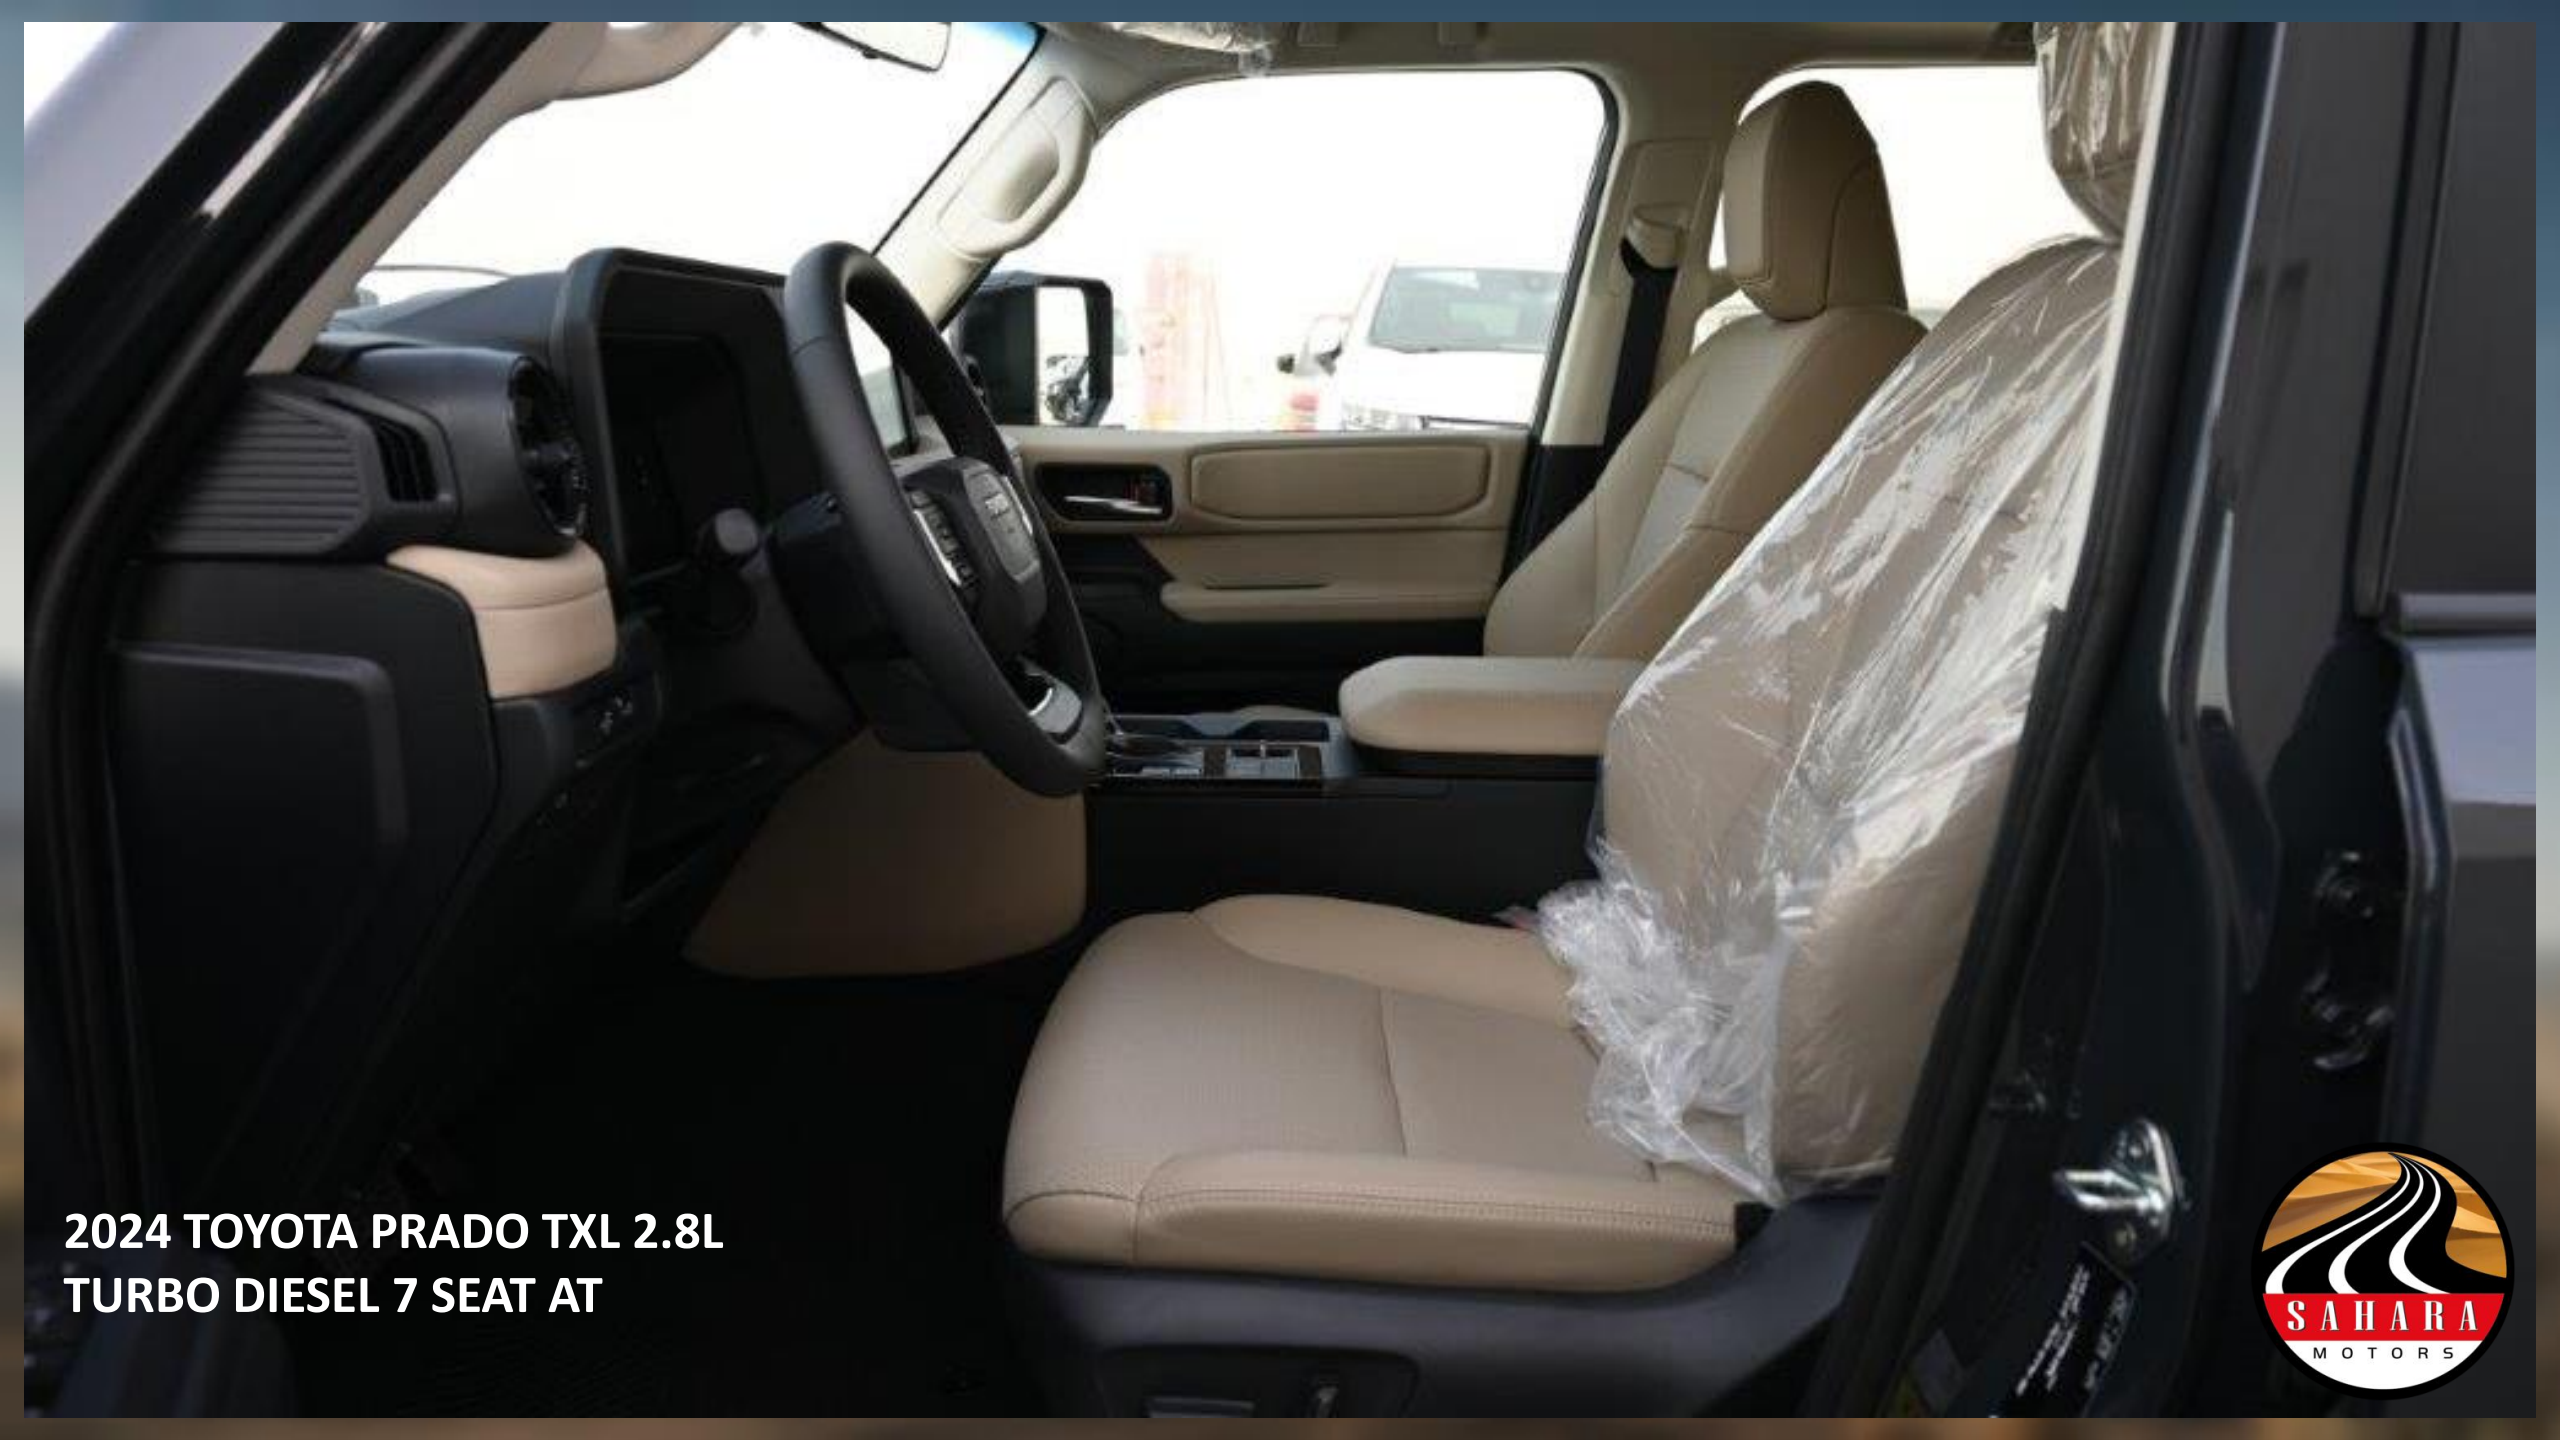

**2024 TOYOTA PRADO TXL 2.8L
TURBO DIESEL 7 SEAT AT**